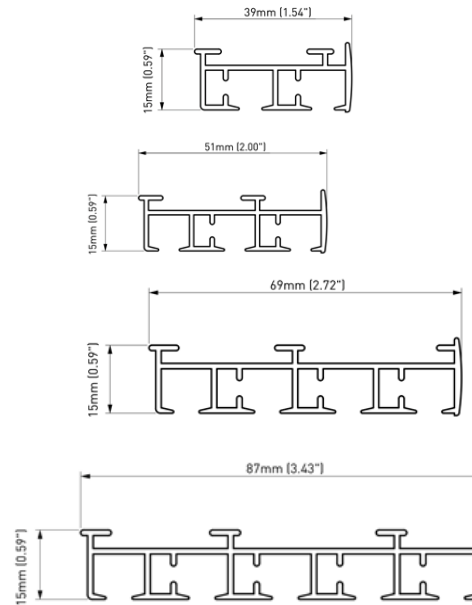

## Panel Glides by Swan Blinds

The panel glide track brings style and functionality to panels, by providing both traditional hook and look bars, or the more contemporary aluminum bars for fast seamless appearance. Offering both cord and wand operation, top/reveal and face/outside mounting options in a wide range of colors. Blinds can be made with four control options including left bunch, right bunch, center bunch or center opening. Wand control is the most popular in Perth.