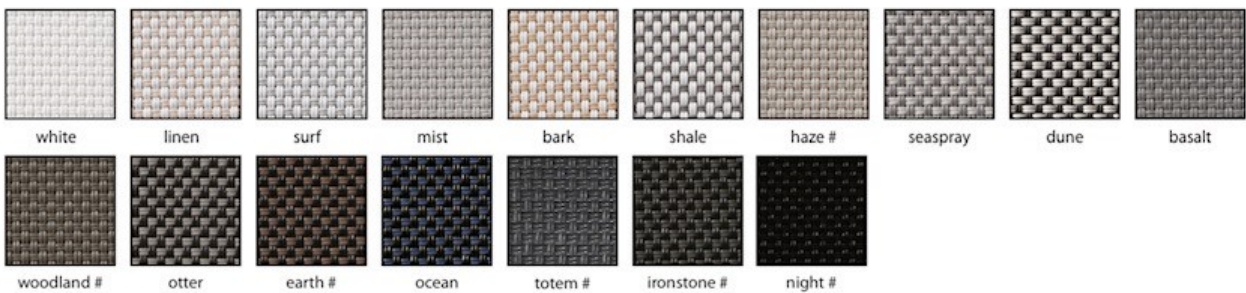

Maximum recommended dimensions

Shades large area

Maximum 5m width x 3m drop (or 15 sqm)

Colour Options *

(*) Colours indicative only, please refer to swatch for accuracy

Create an Outdoor Living Space with all year round protection from the Elements

Well-engineered Base Rail avoids Bowing and Deflection

Maximize your View with no unsightly Zips or Side Tapes

Dayscreen 5% Openness Colour Options *

Available in 1% Openness (*) Colours are indicative only, please refer to swatch for accuracy